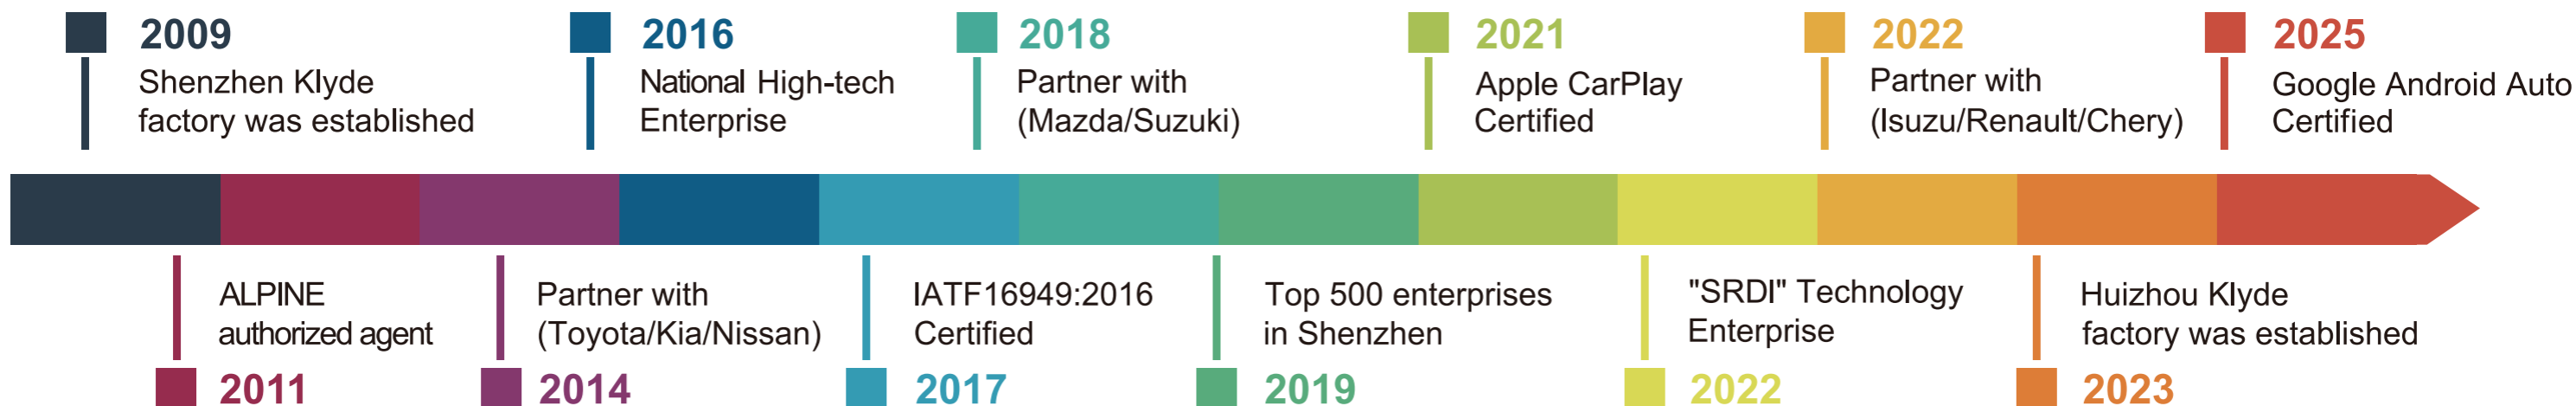

SHENZHEN KLYDE ELECTRONICS CO.,LTD
Add:11/F, Building 5A ,Hengming ONE industrial Park,
Longgang Dist., Shenzhen City, China

KLYDE (HUIZHOU) ELECTRONICS CO.,LTD
Add: No.10,Dongfeng South Road,Huicheng District,
Huizhou City,Guangdong Province,China.

Technology drives the future , Integrity wins the world .

The Growth History of KLYDE Group

Qualifications

Qualifications

17

years

Automotive OEM Supplier

OEM COOPERATION FLOW