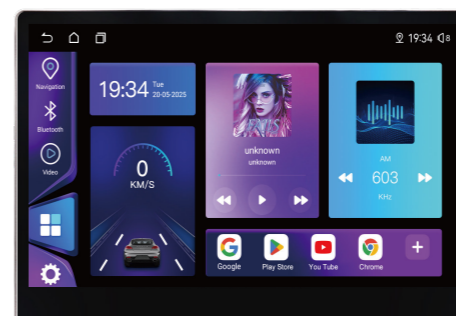

11.5" Universal

- ✓ Android System
- ✓ Android 14
- ✓ Qualcomm QCM6125/6115
- ✓ CarPlay & Android Auto
- ✓ 4G LTE
- ✓ AVM
- ✓ Customizable

- ✓ Linux System
- ✓ Sunplus 8368
- ✓ CarPlay Licence
- ✓ Android Auto Licence
- ✓ Customizable