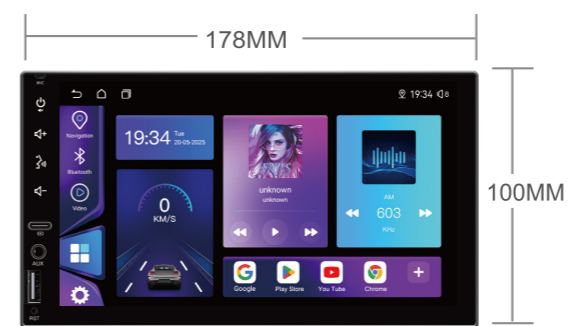

7" CarPlay Car Stereo

- ✓ Android System
- ✓ Android 14
- ✓ Qualcomm QCM6125/6115
- ✓ CarPlay & Android Auto
- ✓ 4G LTE
- ✓ AVM
- ✓ Customizable

- ✓ Linux System
- ✓ Sunplus 8368
- ✓ CarPlay Licence
- ✓ Android Auto Licence
- ✓ Customizable