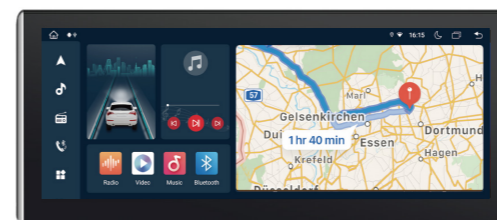

12.3" Universal

- ✓ Android System
- ✓ Android 14
- ✓ Qualcomm QCM6125/6115
- ✓ CarPlay & Android Auto
- ✓ 4G LTE
- ✓ AVM
- ✓ Customizable

- ✓ Linux System
- ✓ Sunplus 8368
- ✓ CarPlay Licence
- ✓ Android Auto Licence
- ✓ Customizable