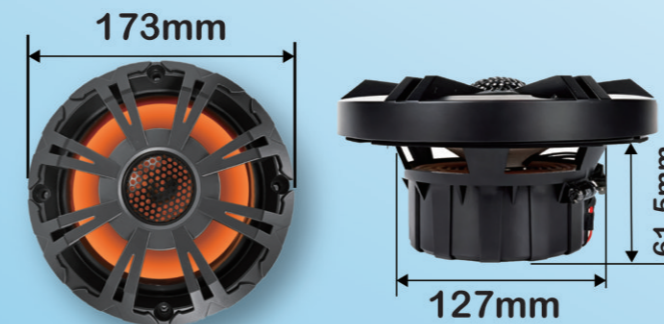

Dimensional drawing

Function

1) LED Power supply : DC 12V
2) Impedance : 40hms
3) Frequency response : 50Hz-20kHz
4) Power (max) : 120W
5) Grill material : Non-corrosive plastic
6) Basket material : UV plastic
7) Cone material : Polypropylene
8) Rubber surround : Yes
9) Magnet material : Ferrite, 4oz
10) Magnet protection: Plastic water guard
11) SPL(1W/1m) : 90dB±3dB
12) Light color : RGB