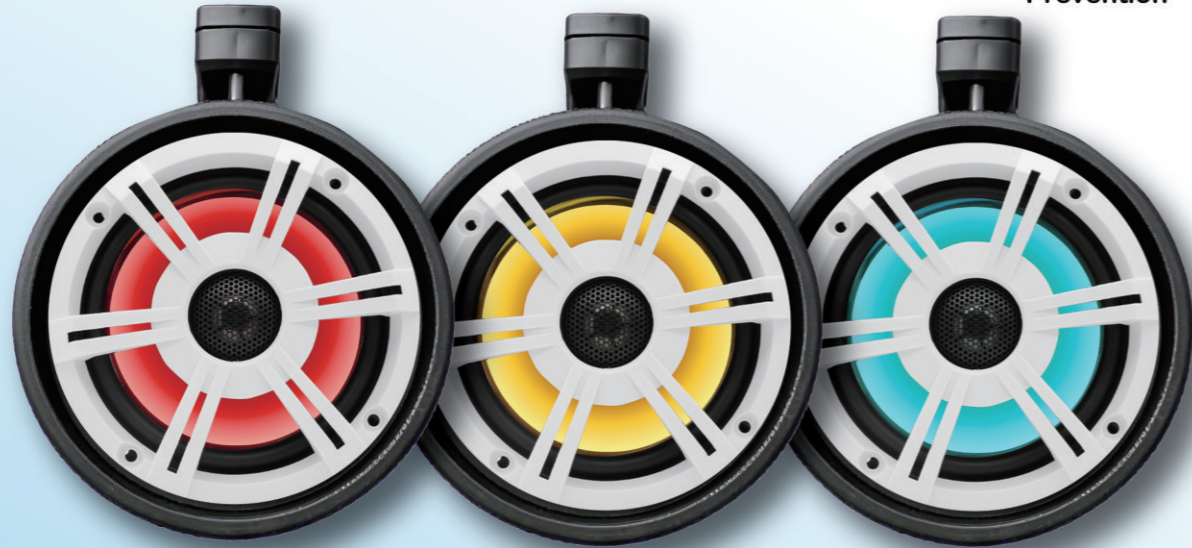

KLYDE® Speaker for Marine

6.5" RGB Speaker