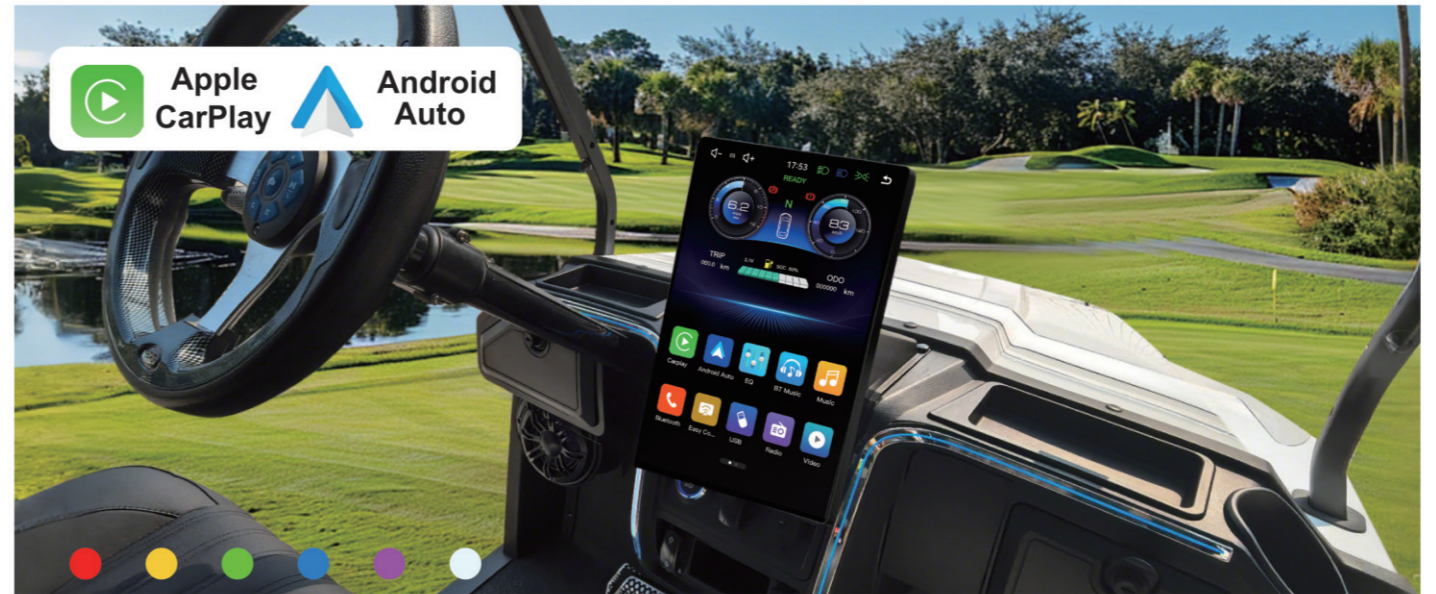

Multimedia Player for Off-Road Vehicle

12.3" CarPlay Player

Entertainment Function

Boot Animation	Customized Interface	Bluetooth Connection	Continuous Charge
Entertainment System	Rear View	Multi-Language	One Screen. Dual Display
Ambient Light	IP66/IP67	CarPlay	Android Auto